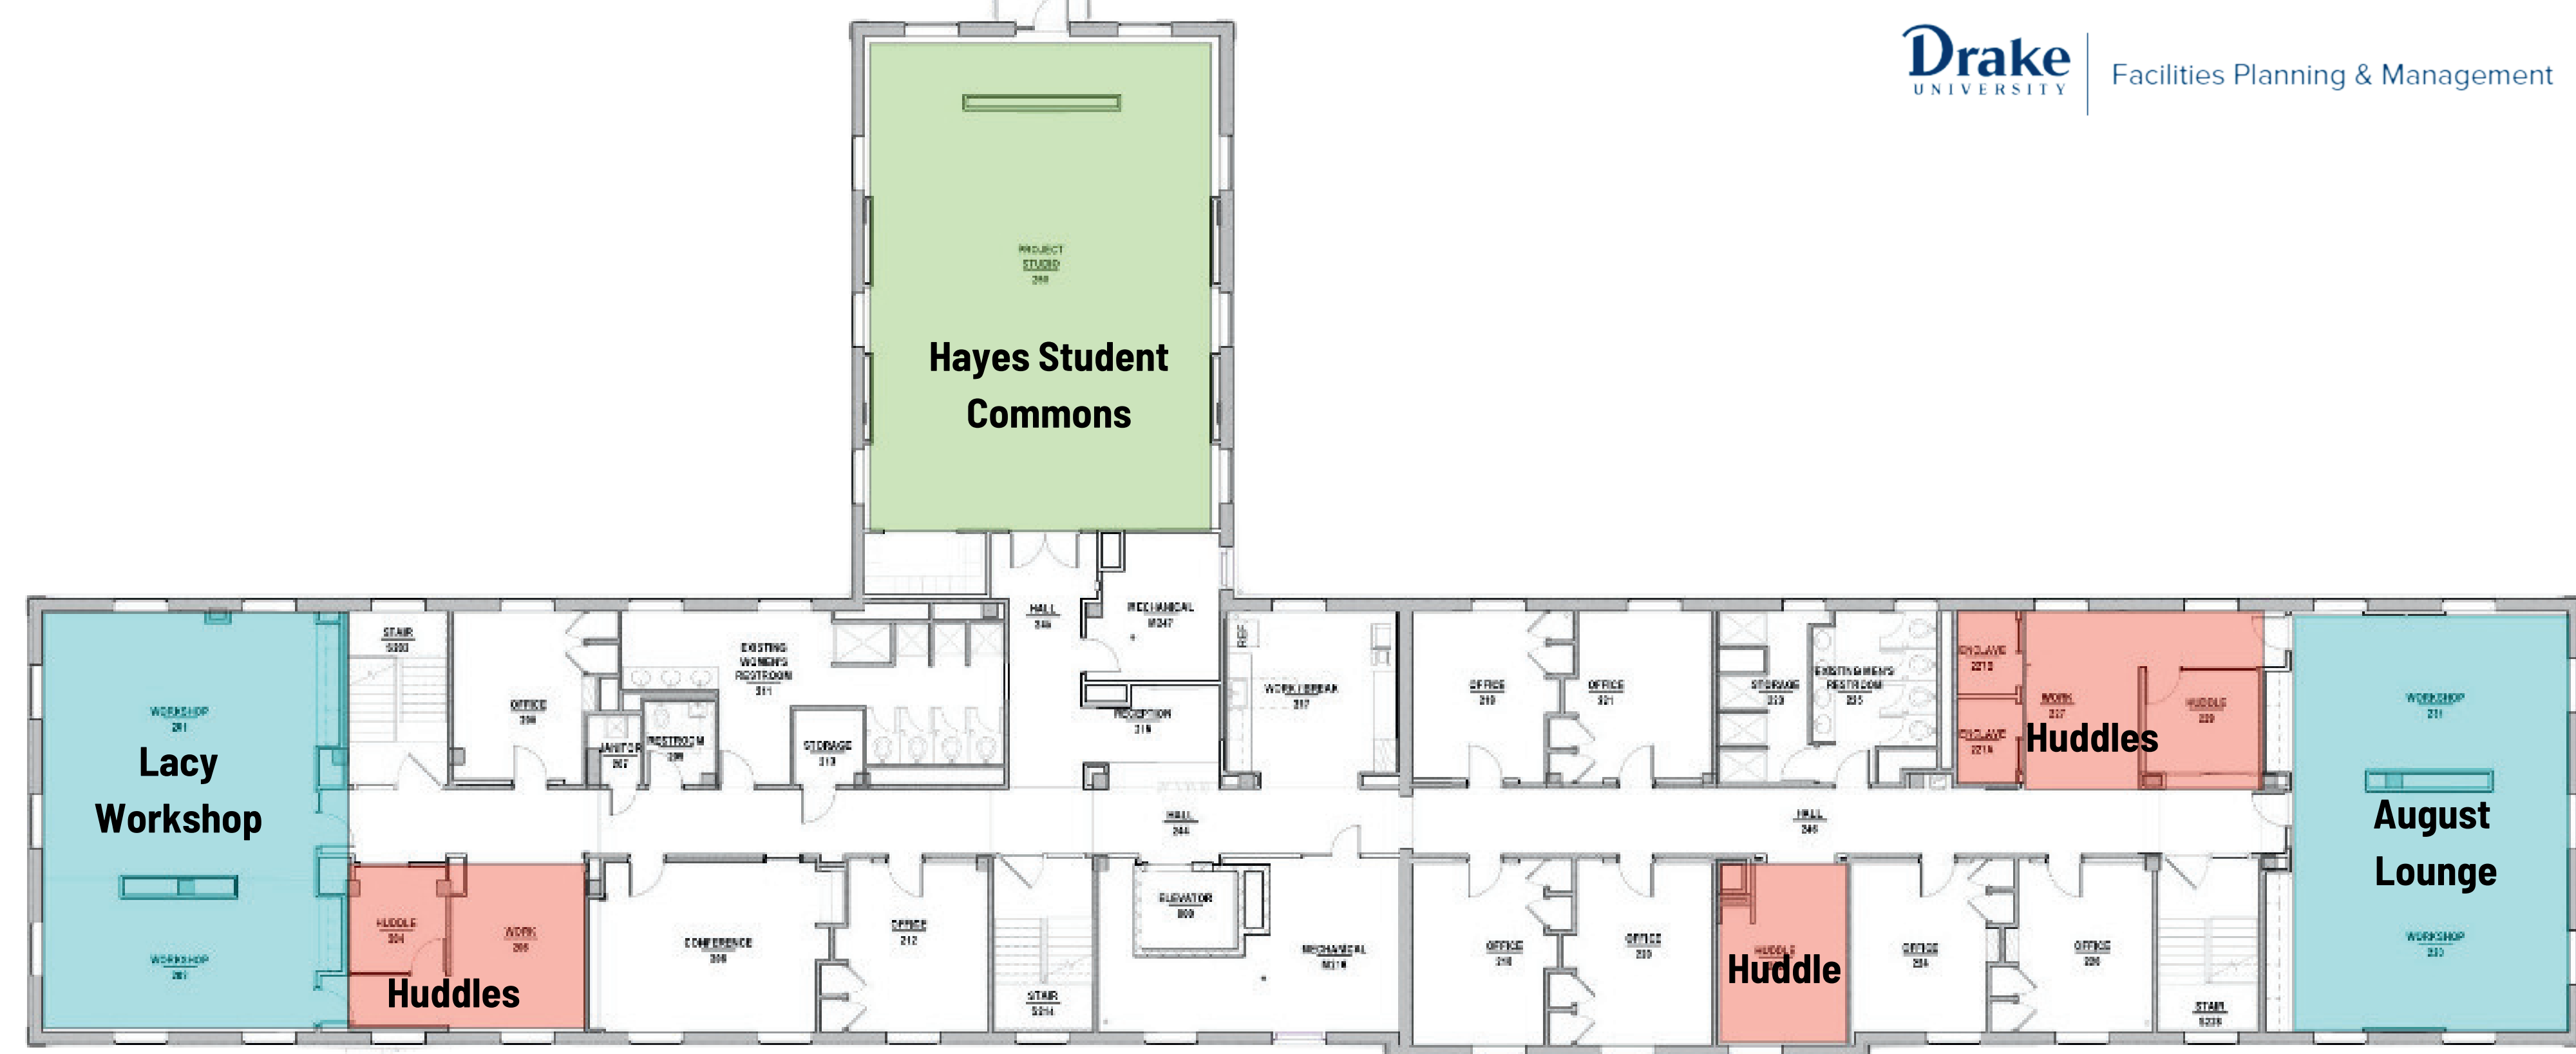

Johansen Student Center

Second Floor

Student Life

Adams Leadership Institute

Hayes Student Commons

HSC provides a space for you to work collaboratively or to tuck away in a corner for an independent study spot. The HSC has a set of lockers you can use to store project or personal items throughout the day. This space will be set as shown above and can be rearranged to fit your needs for an event.

Space is reservable and furniture can be re-arranged to meet the needs of the scheduled program.

Space is reservable but can also be used freely when not reserved. Furniture is set and room will be used as is.

Space is not reservable and can be used on a first come first serve basis. Furniture arrangement is set.

August Lounge

The August Lounge is a spot to hang out, unwind, study with friends, work on a project, or host a meeting. You can do it all in this space! The furniture is set but the possibilities for this space are endless.

Lacy Workshop

The Lacy Hub is the new student life workroom. You will find all the items needed for door decorations, posters, and so much more. Pop in throughout the day to craft what you need. Hosting a craft or painting night? Reserve the Lacy Hub for your event.